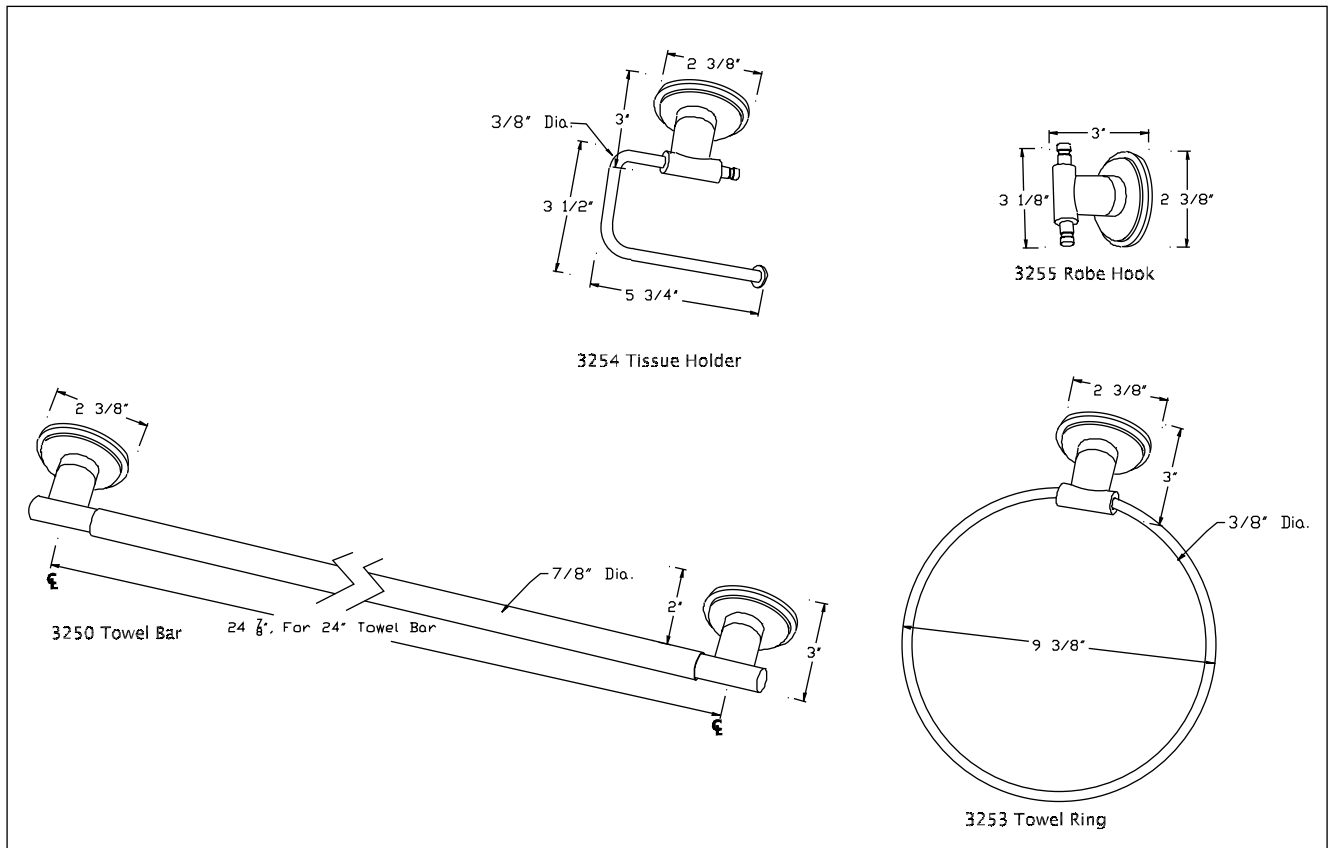

AZURE 3250-3255 SERIES

Warranty on Finishes & Valves

Available in:
Polished Chrome,
PVD Brass,
Satin Nickel,
Victorian Bronze

WESTBRASS

2429 E. Olympic Blvd. Los Angeles, CA 90021
Phone: 213-627-8441 Fax: 213-627-2844
www.westbrass.com info@westbrass.com