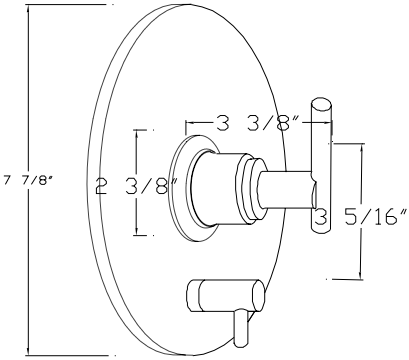

AZURE 3212XL

Standard Finishes:

- Polished Chrome
- PVD Polished Brass
- Polished Nickel
- Satin Nickel
- Victorian Bronze

WESTBRASS

2429 E. Olympic Blvd. Los Angeles, CA 90021
Phone: 213-627-8441 Fax: 213-627-2844
www.westbrass.com info@westbrass.com