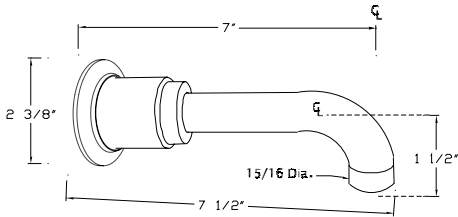

AZURE 3212XL

Standard Finishes:

- Polished Chrome
- PVD Polished Brass
- Polished Nickel
- Satin Nickel
- Victorian Bronze

WESTBRASS

2429 E. Olympic Blvd. Los Angeles, CA 90021
Phone: 213-627-8441 Fax: 213-627-2844
www.westbrass.com info@westbrass.com