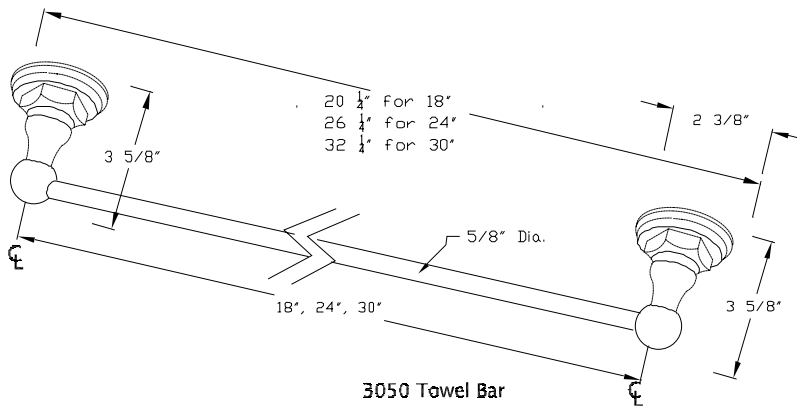

PLUM 3050-3055

Warranty on Finishes & Valves

Standard Finishes:

- Polished Chrome
- PVD Polished Brass
- Polished Nickel
- Satin Nickel
- Victorian Bronze

3054 Towel Holder

3055 Robe Hook

3050 Towel Bar

3053 Towel Ring