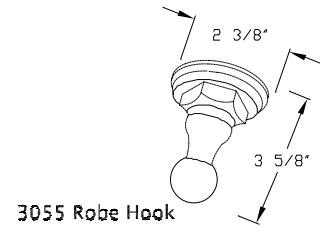

PLUM 3050-3055

Warranty on Finishes & Valves

Standard Finishes:

- Polished Chrome
- PVD Polished Brass
- Polished Nickel
- Satin Nickel
- Victorian Bronze

3054 Towel Holder

3055 Robe Hook

3050 Towel Bar

3053 Towel Ring