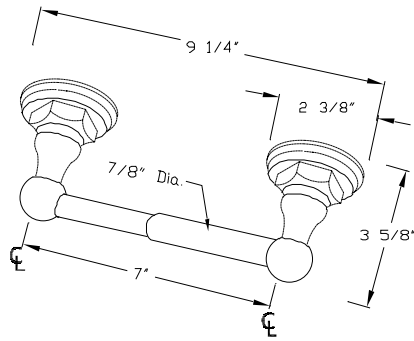

PLUM 3050-3055

Warranty on Finishes & Valves

Standard Finishes:

- Polished Chrome
- PVD Polished Brass
- Polished Nickel
- Satin Nickel
- Victorian Bronze

3054 Towel Holder

3055 Robe Hook

3050 Towel Bar

3053 Towel Ring