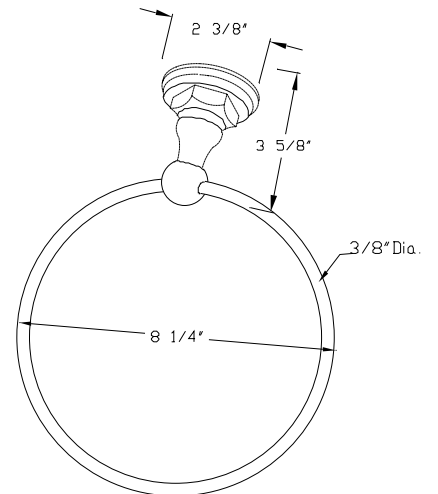

PLUM 3050-3055

Warranty on Finishes & Valves

Standard Finishes:

- Polished Chrome
- PVD Polished Brass
- Polished Nickel
- Satin Nickel
- Victorian Bronze

3054 Towel Holder

3055 Robe Hook

3050 Towel Bar

3053 Towel Ring