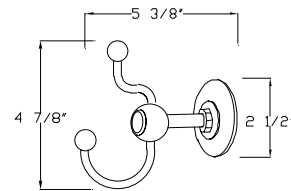

TURQUOISE 1850-1857

Standard Finishes:

- Polished Chrome
- PVD Polished Brass
- Polished Nickel
- Satin Nickel
- Victorian Bronze

1850 18", 24", 30", Towel Bar

1855 Robe Hook

1854 Tissue Holder

1857 Deluxe Front Mount Tank
Lever with Matching Hand