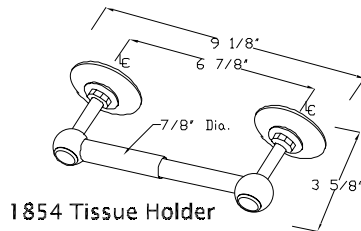

TURQUOISE 1850-1857

Standard Finishes:

- Polished Chrome
- PVD Polished Brass
- Polished Nickel
- Satin Nickel
- Victorian Bronze

1850 18", 24", 30", Towel Bar

1855 Robe Hook

1854 Tissue Holder

1857 Deluxe Front Mount Tank
Lever with Matching Hand