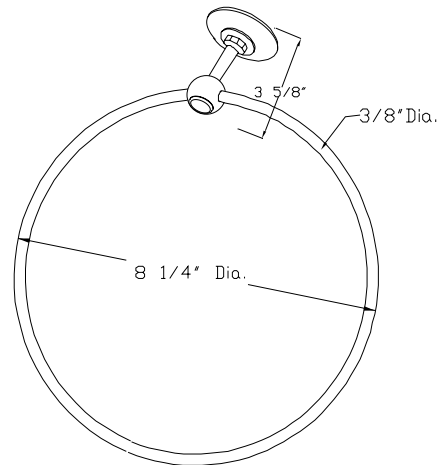

TURQUOISE 1850-1857

Standard Finishes:

- Polished Chrome
- PVD Polished Brass
- Polished Nickel
- Satin Nickel
- Victorian Bronze

1850 18", 24", 30", Towel Bar

1855 Robe Hook

1854 Tissue Holder

1857 Deluxe Front Mount Tank
Lever with Matching Hand