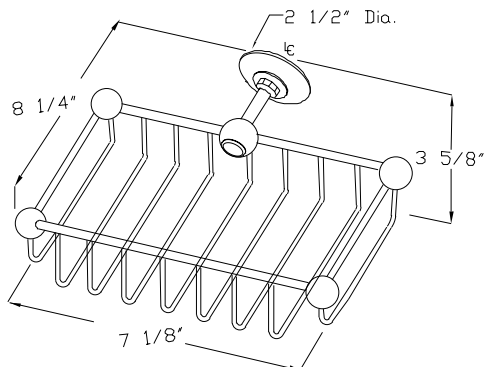

TURQUOISE 1850-1857

Standard Finishes:

- Polished Chrome
- PVD Polished Brass
- Polished Nickel
- Satin Nickel
- Victorian Bronze

1850 18", 24", 30", Towel Bar

1855 Robe Hook

1854 Tissue Holder

1857 Deluxe Front Mount Tank
Lever with Matching Hand