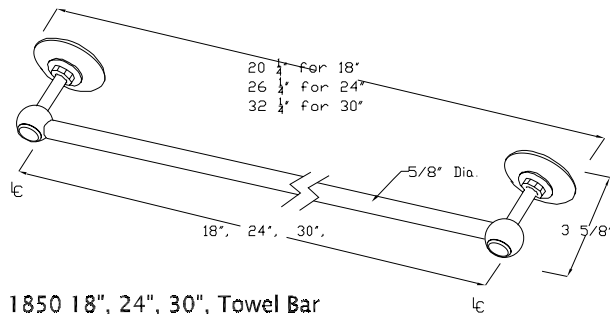

TURQUOISE 1850-1857

Standard Finishes:

- Polished Chrome
- PVD Polished Brass
- Polished Nickel
- Satin Nickel
- Victorian Bronze

1850 18", 24", 30", Towel Bar

1855 Robe Hook

1854 Tissue Holder

1857 Deluxe Front Mount Tank
Lever with Matching Hand