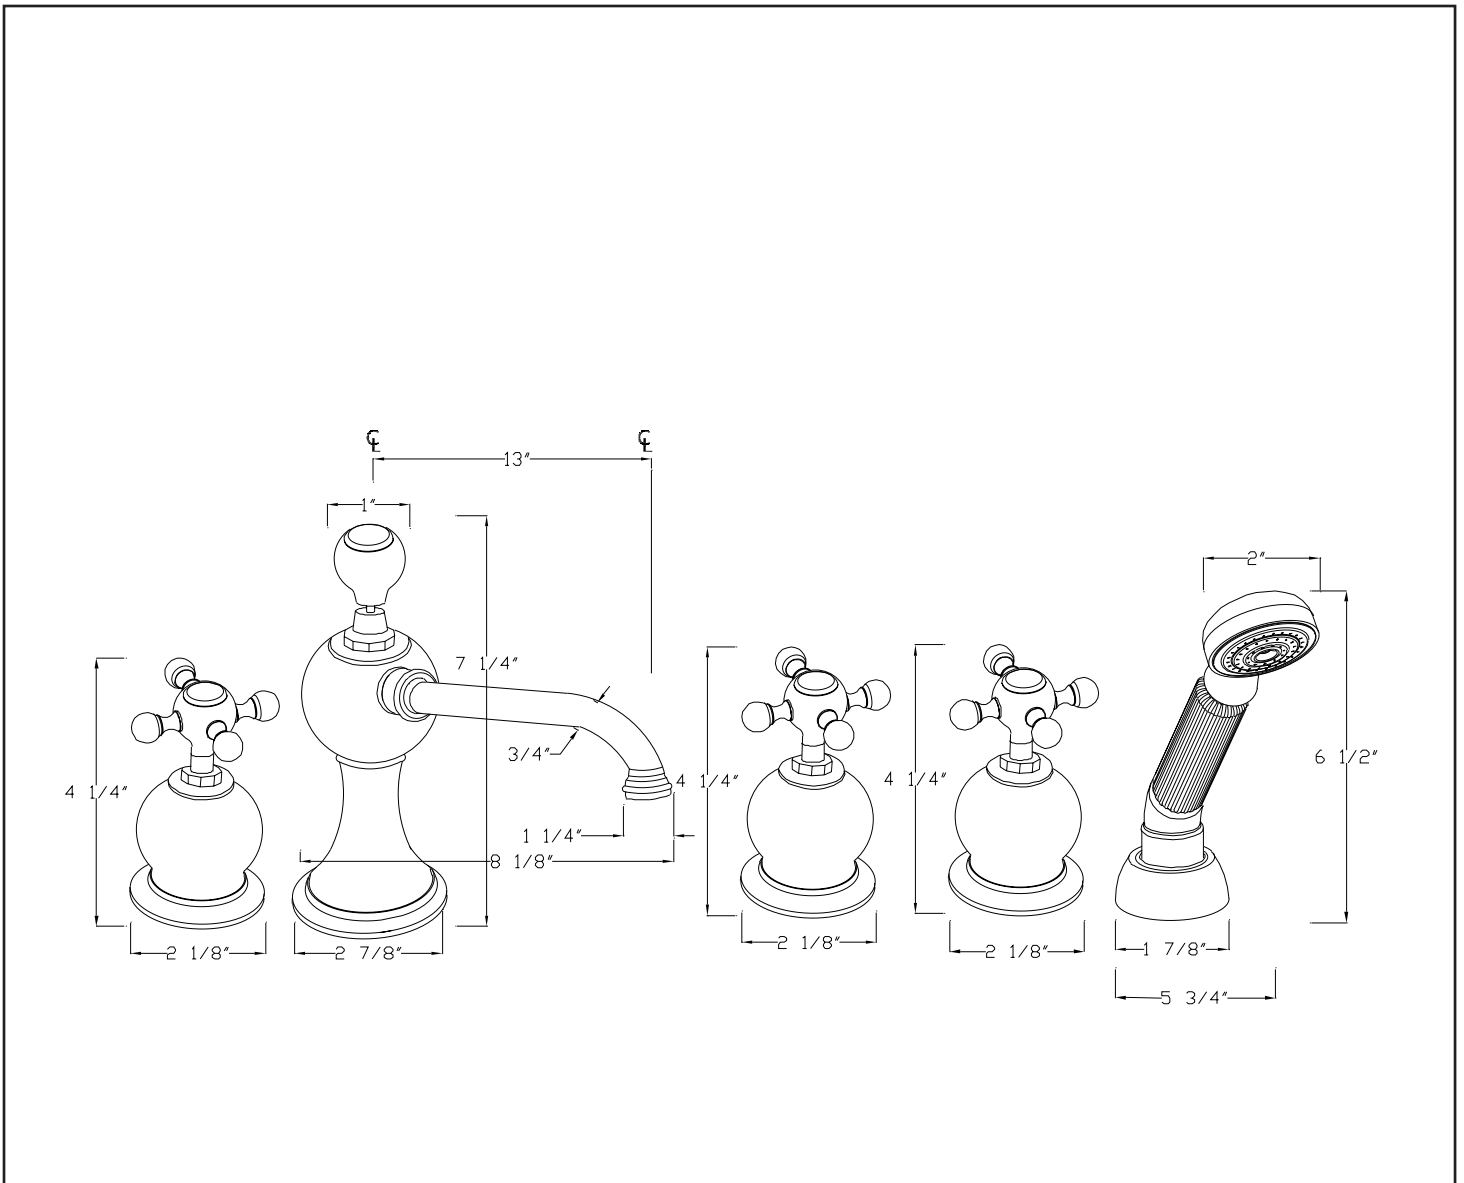

TURQUOISE 1821XA

XA-STYLE CROSS HANDLES

Roman Tub Deck Set
with Hand Held Shower
Warranty on Finishes & Valves
3/4" Valve and Diverter

Standard Finishes:

- Polished Chrome
- PVD Polished Brass
- Polished Nickel
- Satin Nickel
- Victorian Bronze