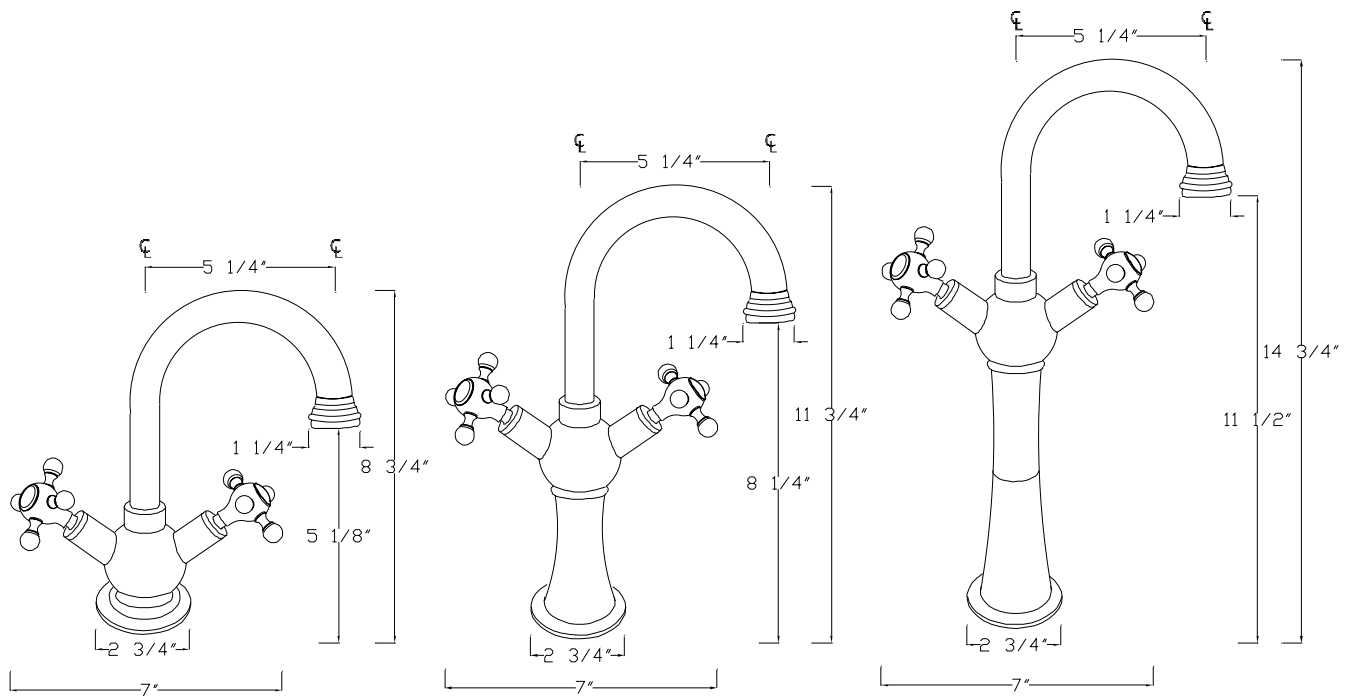

TURQUOISE 1805XA

XA-STYLE CROSS HANDLES

Single-Hole, 2 Handle Vessel Faucet
Converts to 5-1/2", 8-1/2" or
11-1/2" high Spout with 5-1/2" Projection
Drain Required

Standard Finishes:

- Polished Chrome
- PVD Polished Brass
- Polished Nickel
- Satin Nickel
- Victorian Bronze

Fits Countertops up to 1-3/4" thick when used in faucet's tallest configuration. Shorter configurations fit even thicker countertops.

Recommended Hole Size:

1-1/8" to 1-3/8"

WESTBRASS

2429 E. Olympic Blvd. Los Angeles, CA 90021