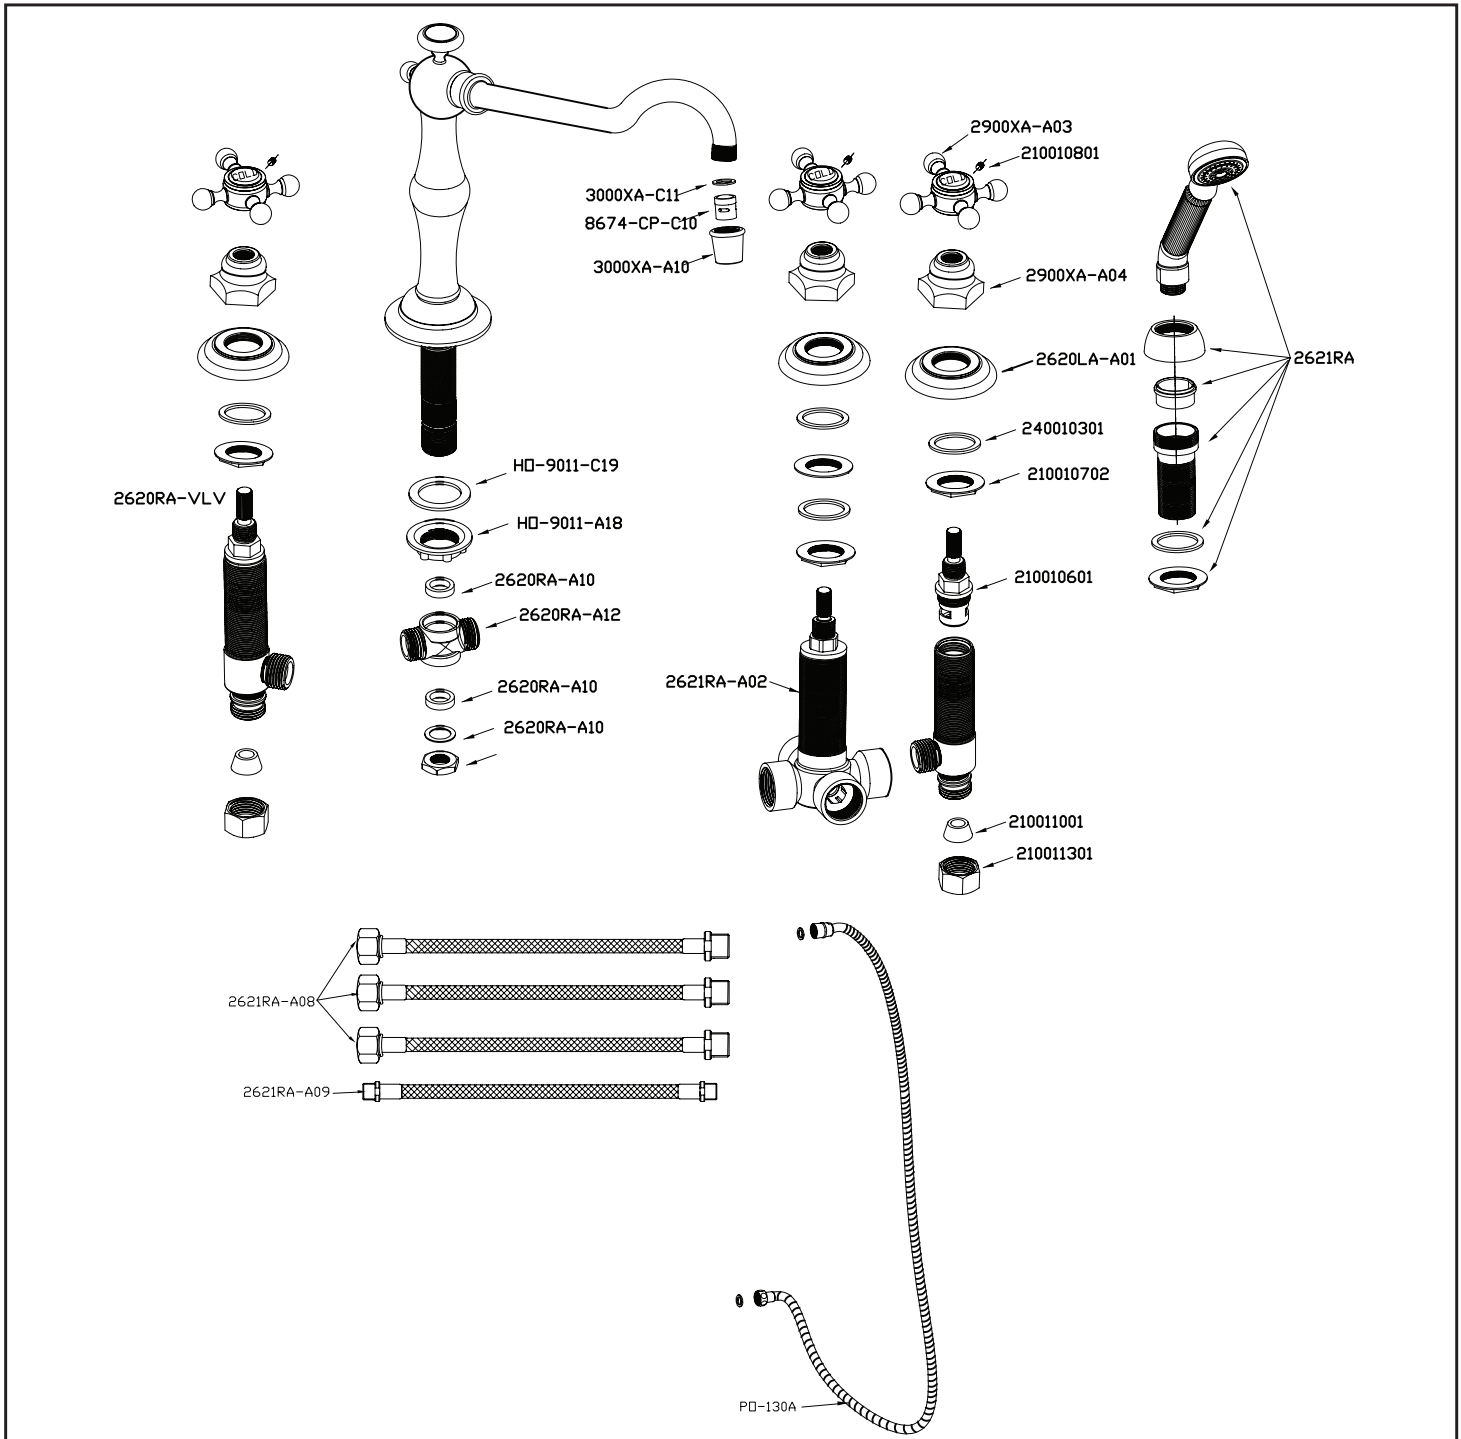

SIENNA 3021XA

XA-STYLE CROSS HANDLES

Roman Tub Deck Set
with Hand Held Shower
XA Style Cross Handles
3/4" Valve and Diverter

WESTBRASS

2429 E. Olympic Blvd. Los Angeles, CA 90021
Phone: 213-627-8441 Fax: 213-627-2844
www.westbrass.com info@westbrass.com