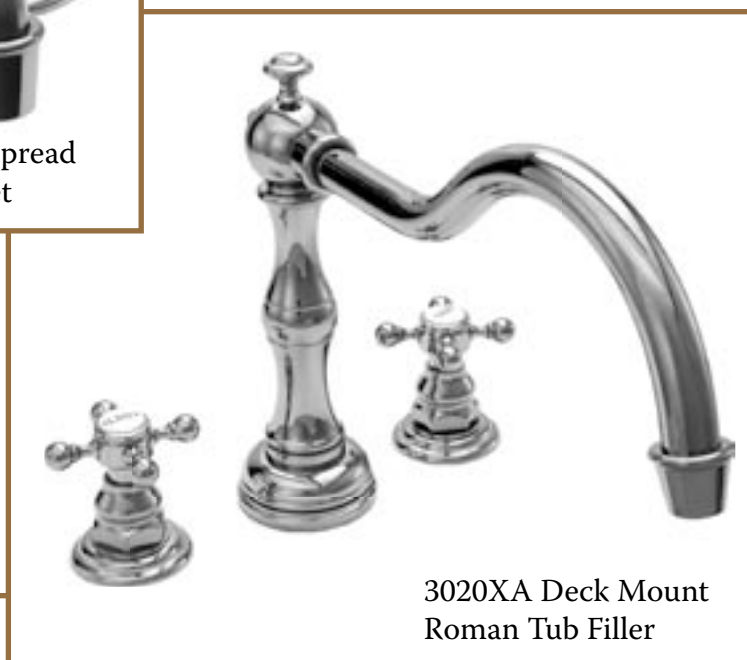

WESTBRASS[®]
Faucets

SIENNA
COLLECTION

Elegant Fixtures Gracing Fine Bath and Powder Rooms

Sienna Collection

Lavatory Faucets

3000XA Widespread
Lavatory Faucet

◆ Rich and earthy like its namesake, Sienna sponsors an elegant balance and a departure from today's hectic lifestyle.

◆ The finest turned and tubular brass parts, combine with exceptional ceramics to create ...Sienna

3020XA Deck Mount
Roman Tub Filler

3021XA Deck Mount Roman
Tub Filler with Hand Spray

◆ Generous spout length, 10-3/4" center to center, with exceptional visual balance and 3/4" fill valves & hoses, make Sienna's tub fillers the ultimate bathing experience compliment. Add a deck mount personal hand shower and diverter for rapid clean up and even greater utility.

Pressure Balancing Shower Systems

◆ Features Tempress II pressure balancing rough-ins for safety and reliability.

◆ Variable Control Diverter (VCD) ideal for reliable tub/shower performance, remains behind the plate, unused in shower only applications.

3054 Paper Holder

30FL Trip Lever

3055 Robe Hook

3053 Towel Ring

Standard Finishes

-01
PVD Polished Brass

-07
Satin Nickel

-12V
Victorian Bronze