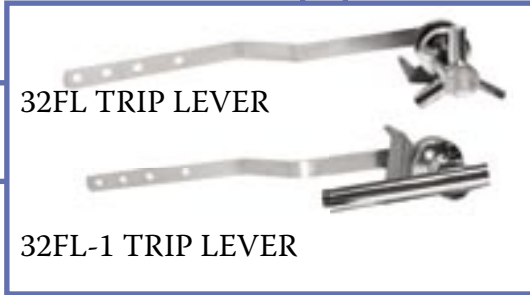

## Accessories

3250 18" Towel Bar  
3251 24" Towel Bar

3254 Euro Ring / Paper Holder

32FL TRIP LEVER

32FL-1 TRIP LEVER

3255 Robe Hook

3253 Towel Ring