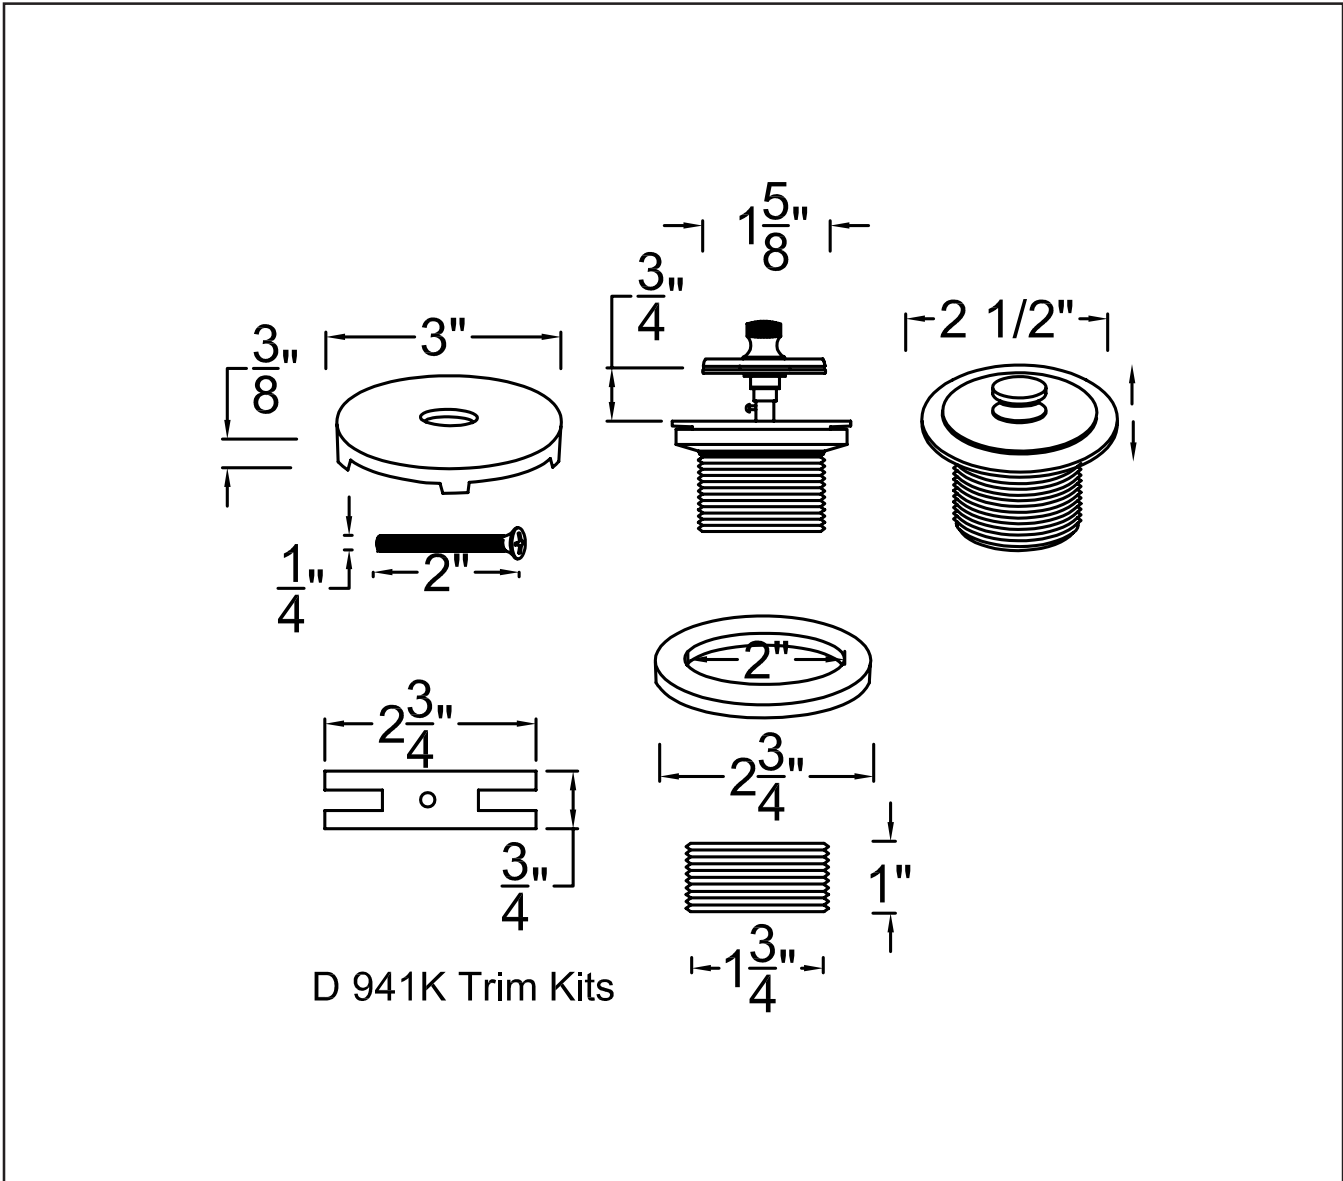

D941K

UNIVERSAL CONVERSION KITS

D 941K 1 HOLE FACEPLATE WITH SCREW AND 2 HOLE ADAPTER. FINE
 THREAD SHOE STRAINER WITH TWIST AND CLOSE MECHANISM. IN
 CLUDES 1-7/8"-11-1/2"X 1-5/8"-16 (FINE TO COARSE THREAD) BRASS
 ADAPTER BUSHING

D 941K Trim Kits