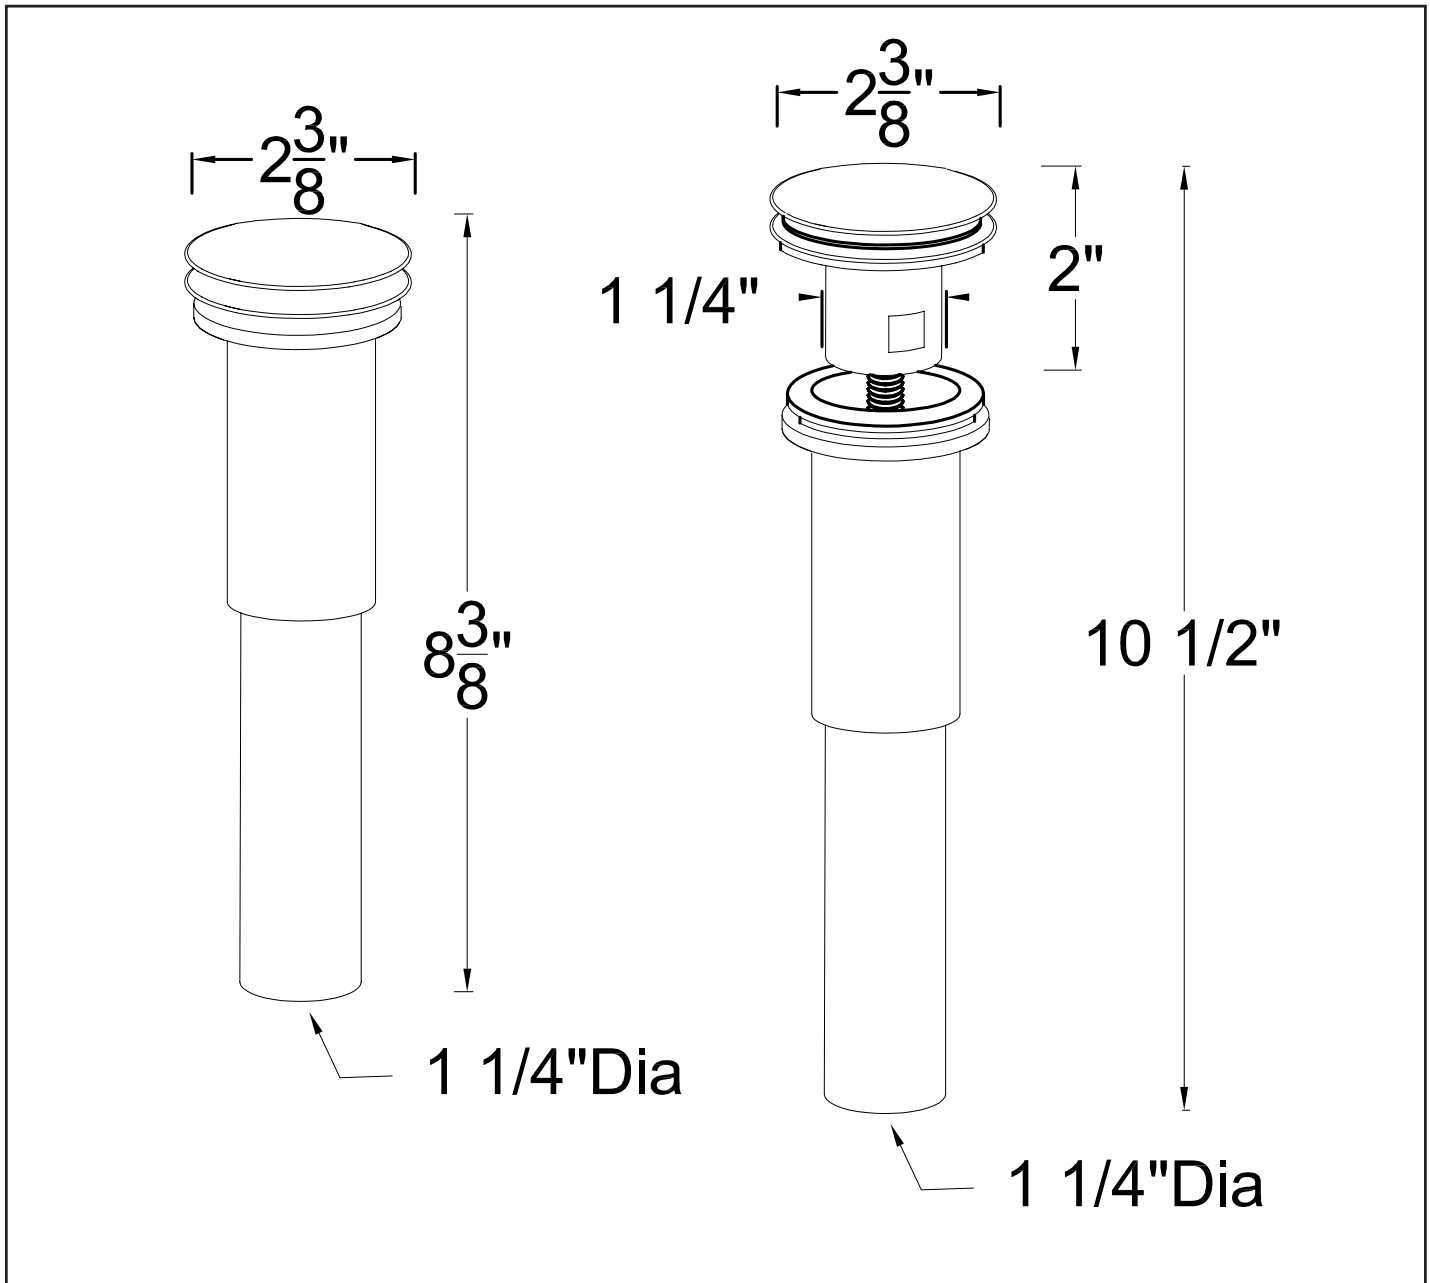

# D 410E

## LAVATORY DRAIN

### UNIVERSAL UMBRELLA DRAIN

D410E Fits 1-1/2" Opening.  
Overflow Holes Are Concealed In Base Of Top Cup  
Can Be Used In With Or Without Overflow Situations.  
Push In Stopper To Seal Water