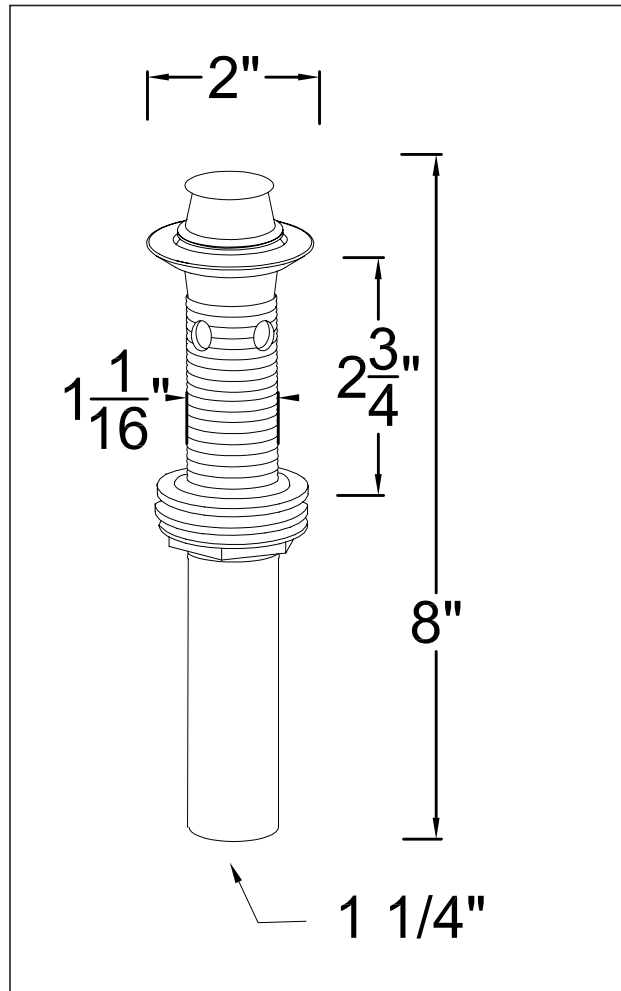

D 410-2

LAVATORY DRAIN

LIFT AND TURN STYLE DRAIN

D 410-2 FITS 1-1/2" OPENING. WITH OVERFLOW HOLES

WESTBRASS

2429 E. Olympic Blvd. Los Angeles, CA 90021
Phone: 213-627-8441 Fax: 213-627-2844
www.westbrass.com info@westbrass.com