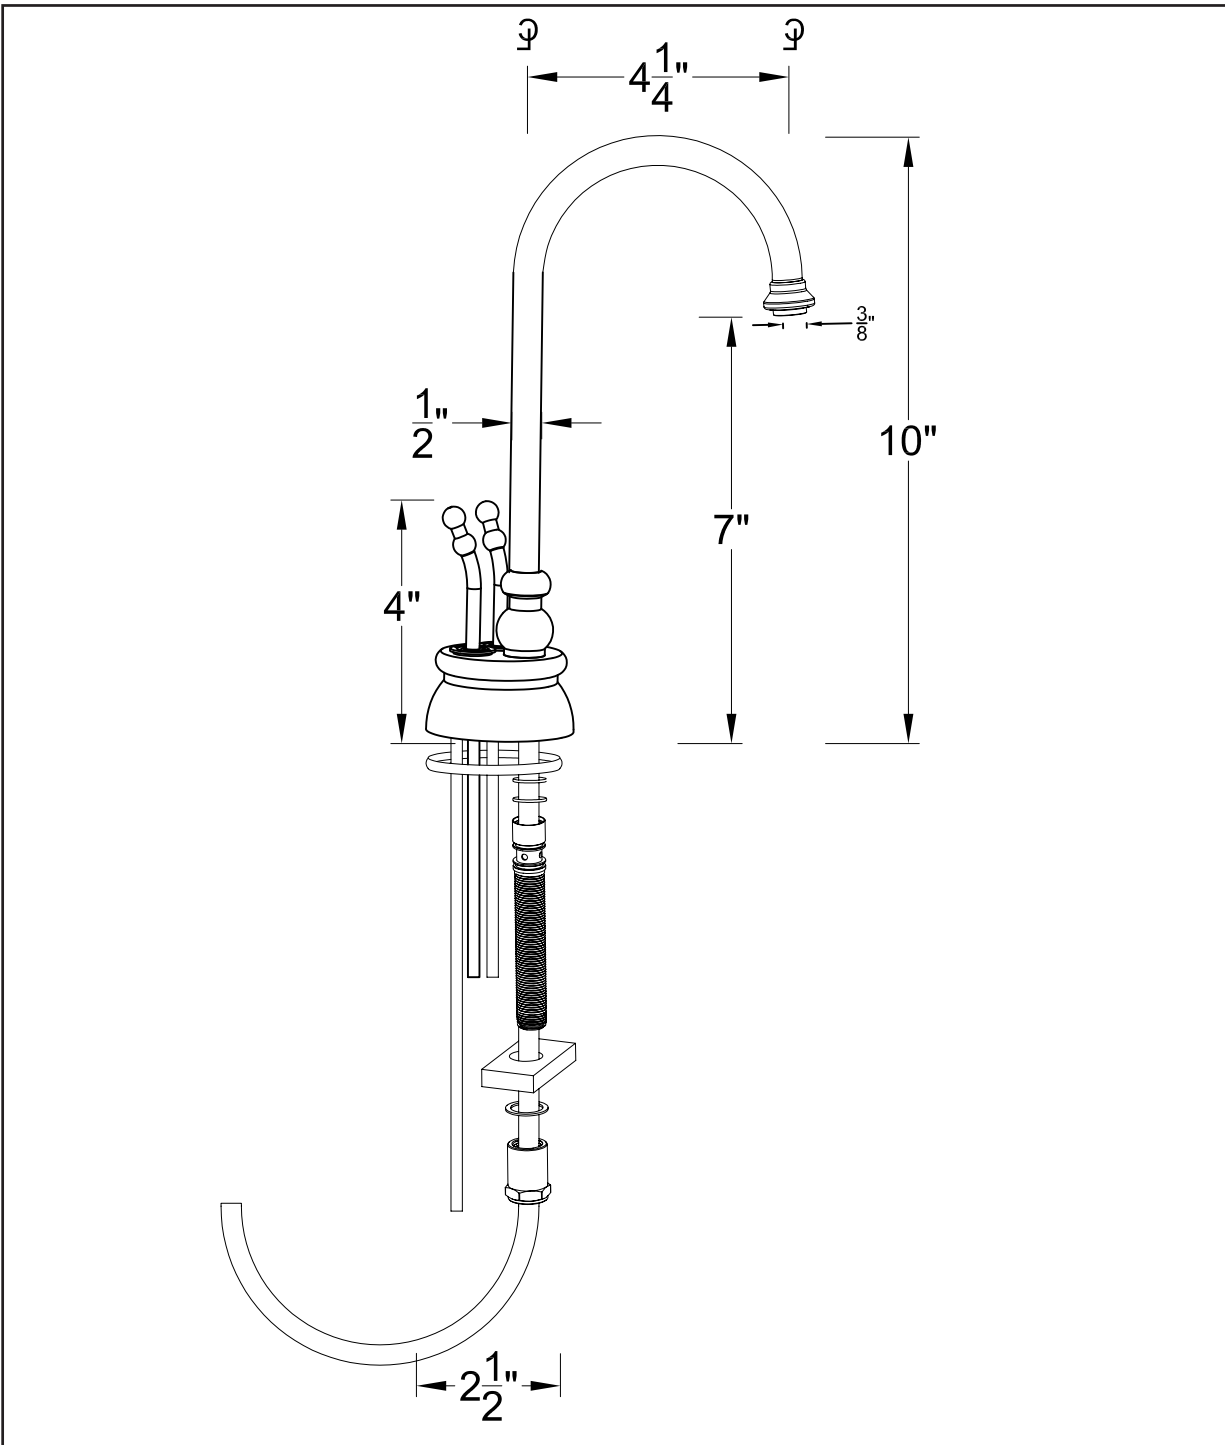

# D272

## INSTANT HOT WATER DISPENSERS

D272 Develosah instant hot & cold water faucet with auto-off handle function.  
IWC-1 Chiller optional. Must be installed with QHT-1 hot water tank.  
Polished Chrome, Satin Nickel, Oil Rubbed Bronze and Antique Copper only.