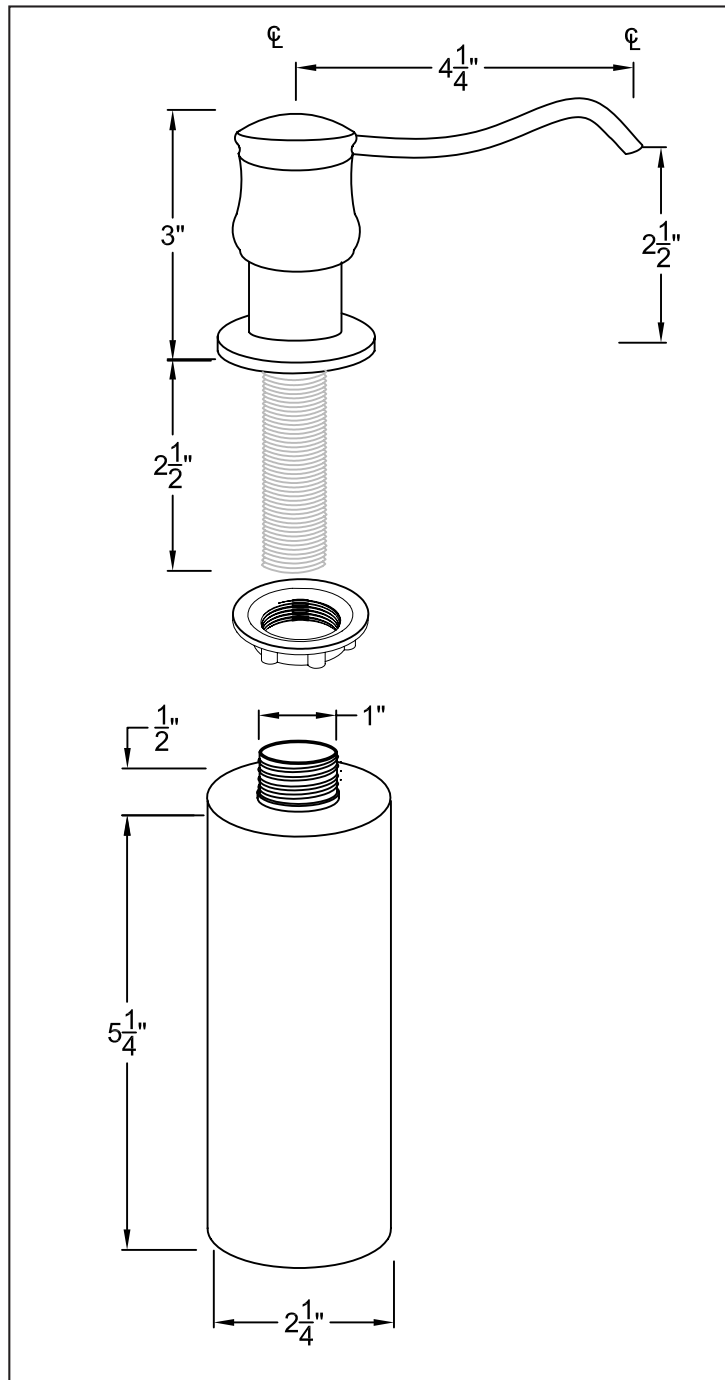

D2172

STANDARD SOAP AND LOTION DISPENSER

D 2172 Victorian Soap & Lotion Dispenser. Solid Brass. Spout Is 3" high
And 4" to Center. Includes 12 Oz. Bottle.

WESTBRASS

2429 E. Olympic Blvd. Los Angeles, CA 90021
Phone: 213-627-8441 Fax: 213-627-2844
www.westbrass.com info@westbrass.com