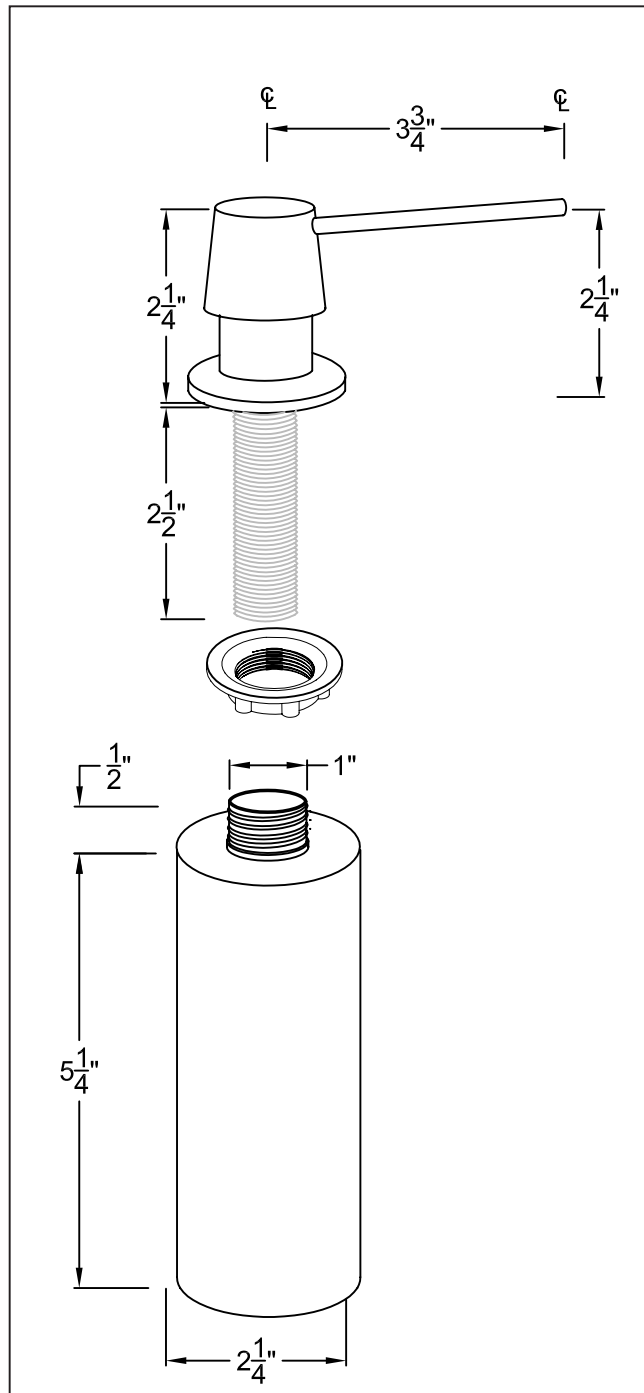

D2171

STANDARD SOAP AND LOTION DISPENSER

D2171 Heavy Duty Soap And Lotion Dispenser. Solid Brass.
Spout Is 1 1/2" high And 3 1/2" To Center. Includes 12oz Bottle.

WESTBRASS

2429 E. Olympic Blvd. Los Angeles, CA 90021
Phone: 213-627-8441 Fax: 213-627-2844
www.westbrass.com info@westbrass.com