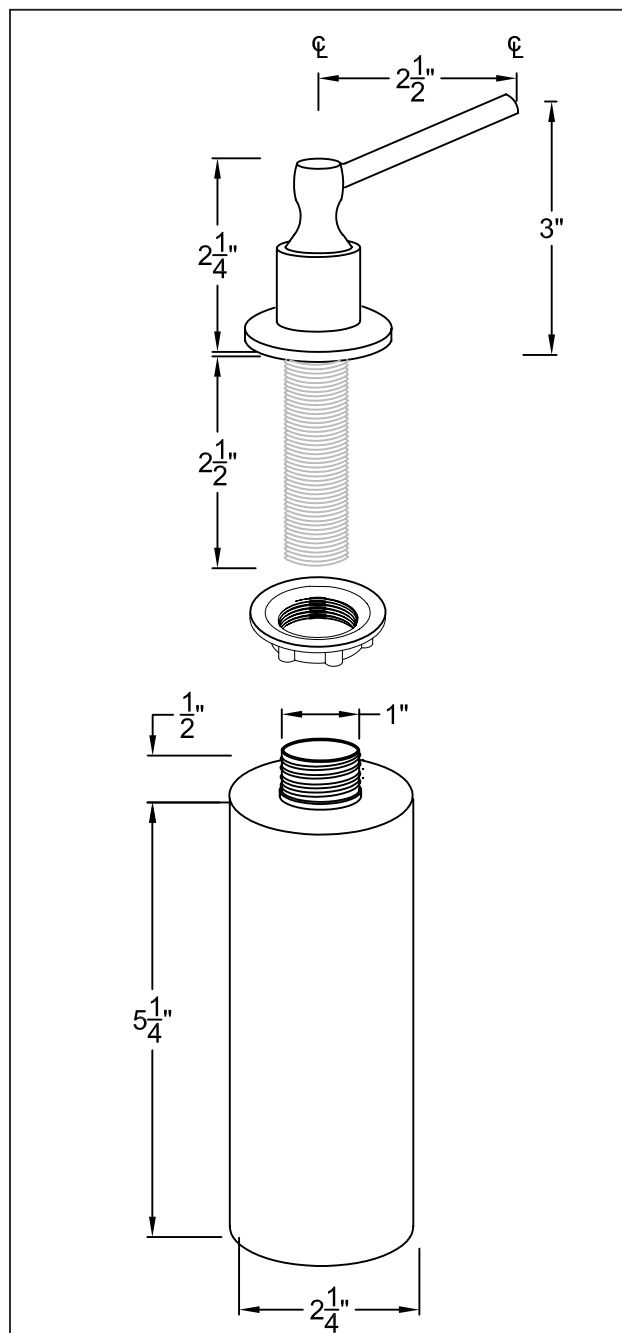

# D217, D217-EXT

## STANDARD SOAP AND LOTION DISPENSER

D217 Solid Soap And Lotion Dispenser. Solid Brass. Spout Is 4-3/4" high  
And 2-1/2" to Center. Includes 12oz. Bottle.

D217-ext Extension Kit For Soap & Lotion Dispensers. 1-1/2" Additional  
Length. Allow For Installation On Thick Countertops.