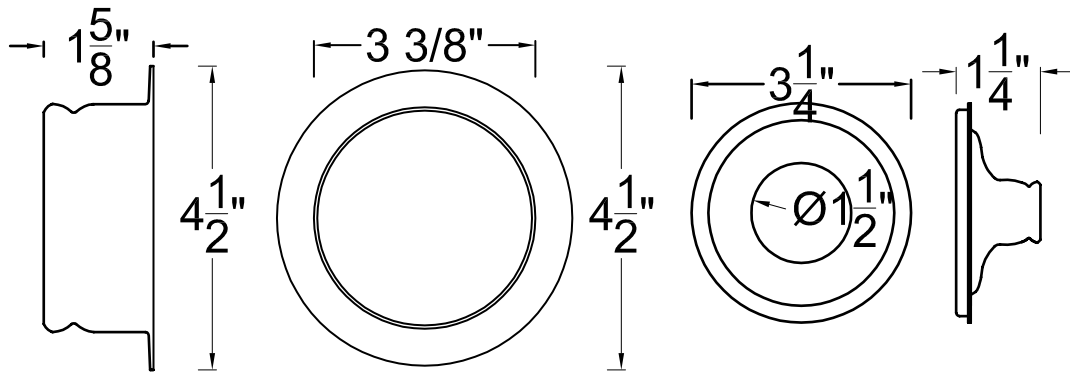

# D2089

D2089 In-Sink-Erator syle disposal flange and stopper. Brass. Fits most ISE models.  
Also fits Emerson, Kenmore and Grainger.

D2089 Individual Basket Strainers