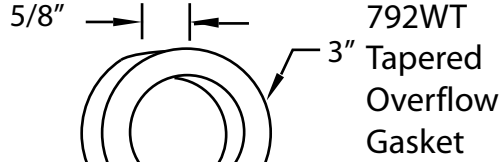

PART NO. D50A35BJ

# SPECIFICATION SHEET

Sch. 40 ABS 35" Ball Joint Cable Drive Bath Waste and Overflow

D50A35BJ-EL  
Top Elbow Assembly

1-1/2" Sch 40  
Not Supplied

35" Cable  
D50-35

1-1/2" PVC  
Solvent Weld

Bath Shoe Elbow Less  
Cable D50-8B