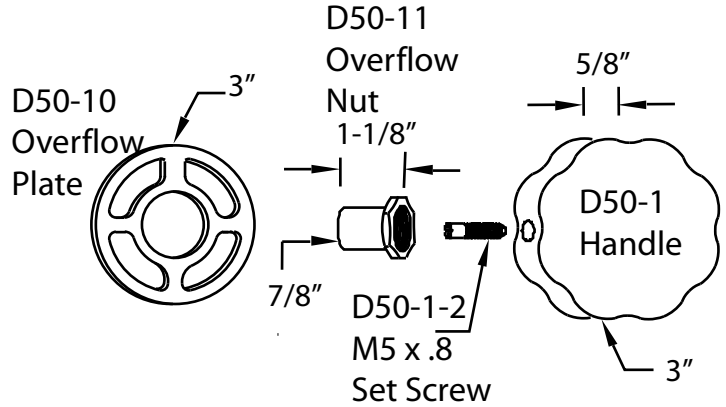

PART NO. D50A35BJ

# SPECIFICATION SHEET

Sch. 40 ABS 35" Ball Joint Cable Drive Bath Waste and Overflow

D50A35BJ-EL  
Top Elbow Assembly

1-1/2" Sch 40  
Not Supplied

35" Cable  
D50-35

1-1/2" PVC  
Solvent Weld

Bath Shoe Elbow Less  
Cable D50-8B