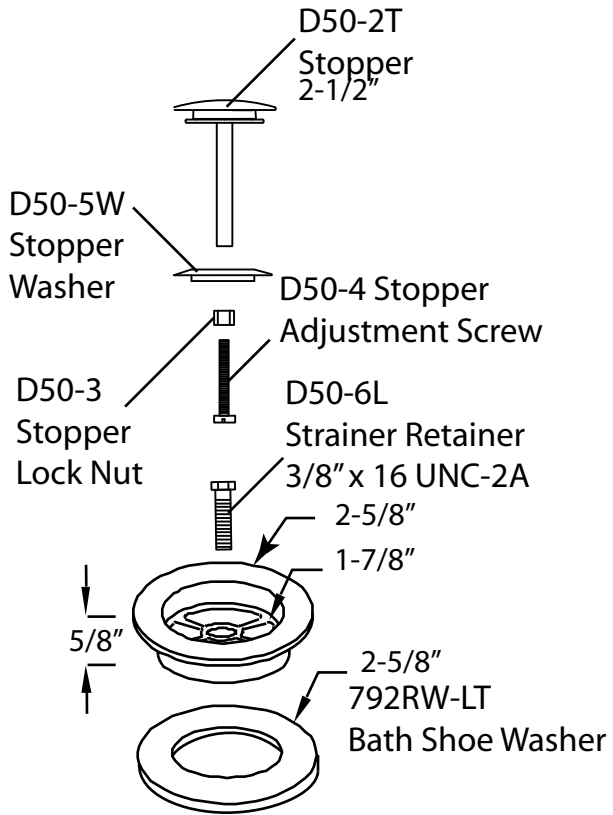

PART NO. D50A35BJ

# SPECIFICATION SHEET

Sch. 40 ABS 35" Ball Joint Cable Drive Bath Waste and Overflow

D50A35BJ-EL  
Top Elbow Assembly

1-1/2" Sch 40  
Not Supplied

35" Cable  
D50-35

1-1/2" PVC  
Solvent Weld

Bath Shoe Elbow Less  
Cable D50-8B