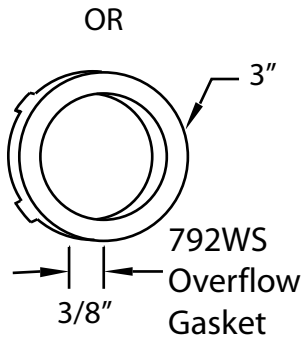

PART NO. D50A35BJ

# SPECIFICATION SHEET

Sch. 40 ABS 35" Ball Joint Cable Drive Bath Waste and Overflow

D50A35BJ-EL  
Top Elbow Assembly

1-1/2" Sch 40  
Not Supplied

35" Cable  
D50-35

1-1/2" PVC  
Solvent Weld

Bath Shoe Elbow Less  
Cable D50-8B