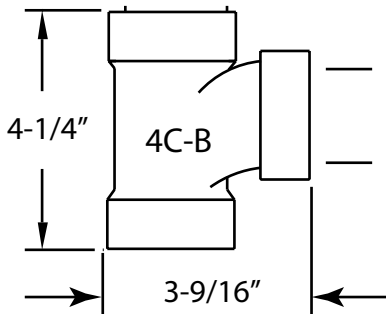

# SPECIFICATION SHEET

Sch. 40 ABS 35" Ball Joint Cable Drive Bath Waste and Overflow

D50A35BJ-EL  
Top Elbow Assembly

1-1/2" Sch 40  
Not Supplied

35" Cable  
D50-35

1-1/2" PVC  
Solvent Weld

Bath Shoe Elbow Less  
Cable D50-8B