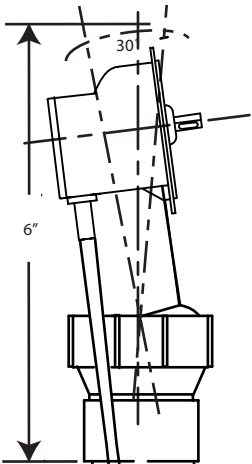

PART NO. D50A35BJ

# SPECIFICATION SHEET

Sch. 40 ABS 35" Ball Joint Cable Drive Bath Waste and Overflow

D50A35BJ-EL  
Top Elbow Assembly

1-1/2" Sch 40  
Not Supplied

35" Cable  
D50-35

1-1/2" PVC  
Solvent Weld

Bath Shoe Elbow Less  
Cable D50-8B