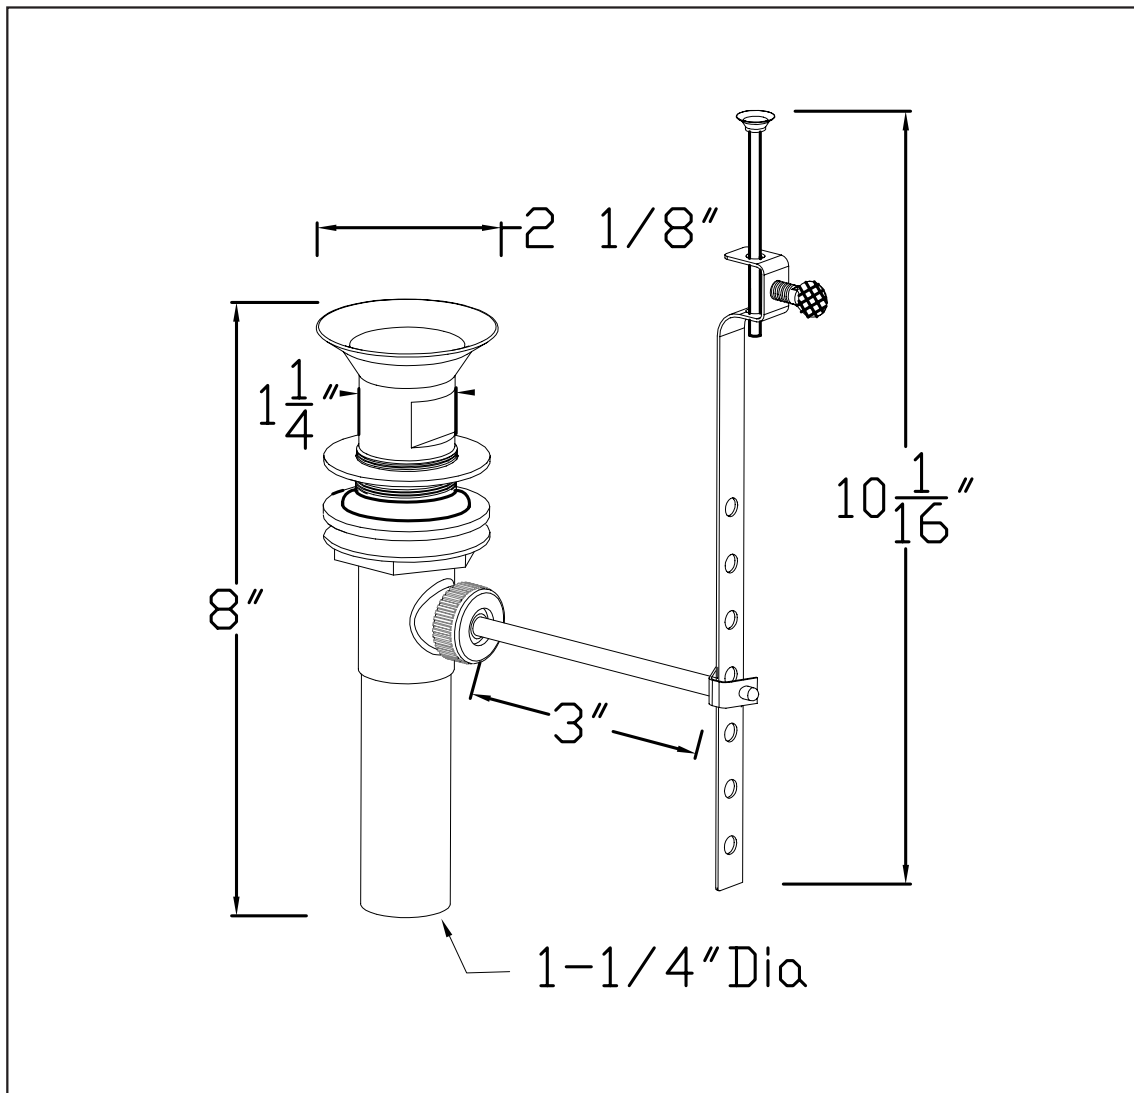

D 412-2 LAVATORY DRAIN

POP-UP STYLE WITH STRAP

HORIZONTAL ROD AND LIFT ROD.
WITH OVERFLOW HOLES

WESTBRASS

2429 E. Olympic Blvd. Los Angeles, CA 90021
Phone: 213-627-8441 Fax: 213-627-2844
www.westbrass.com info@westbrass.com