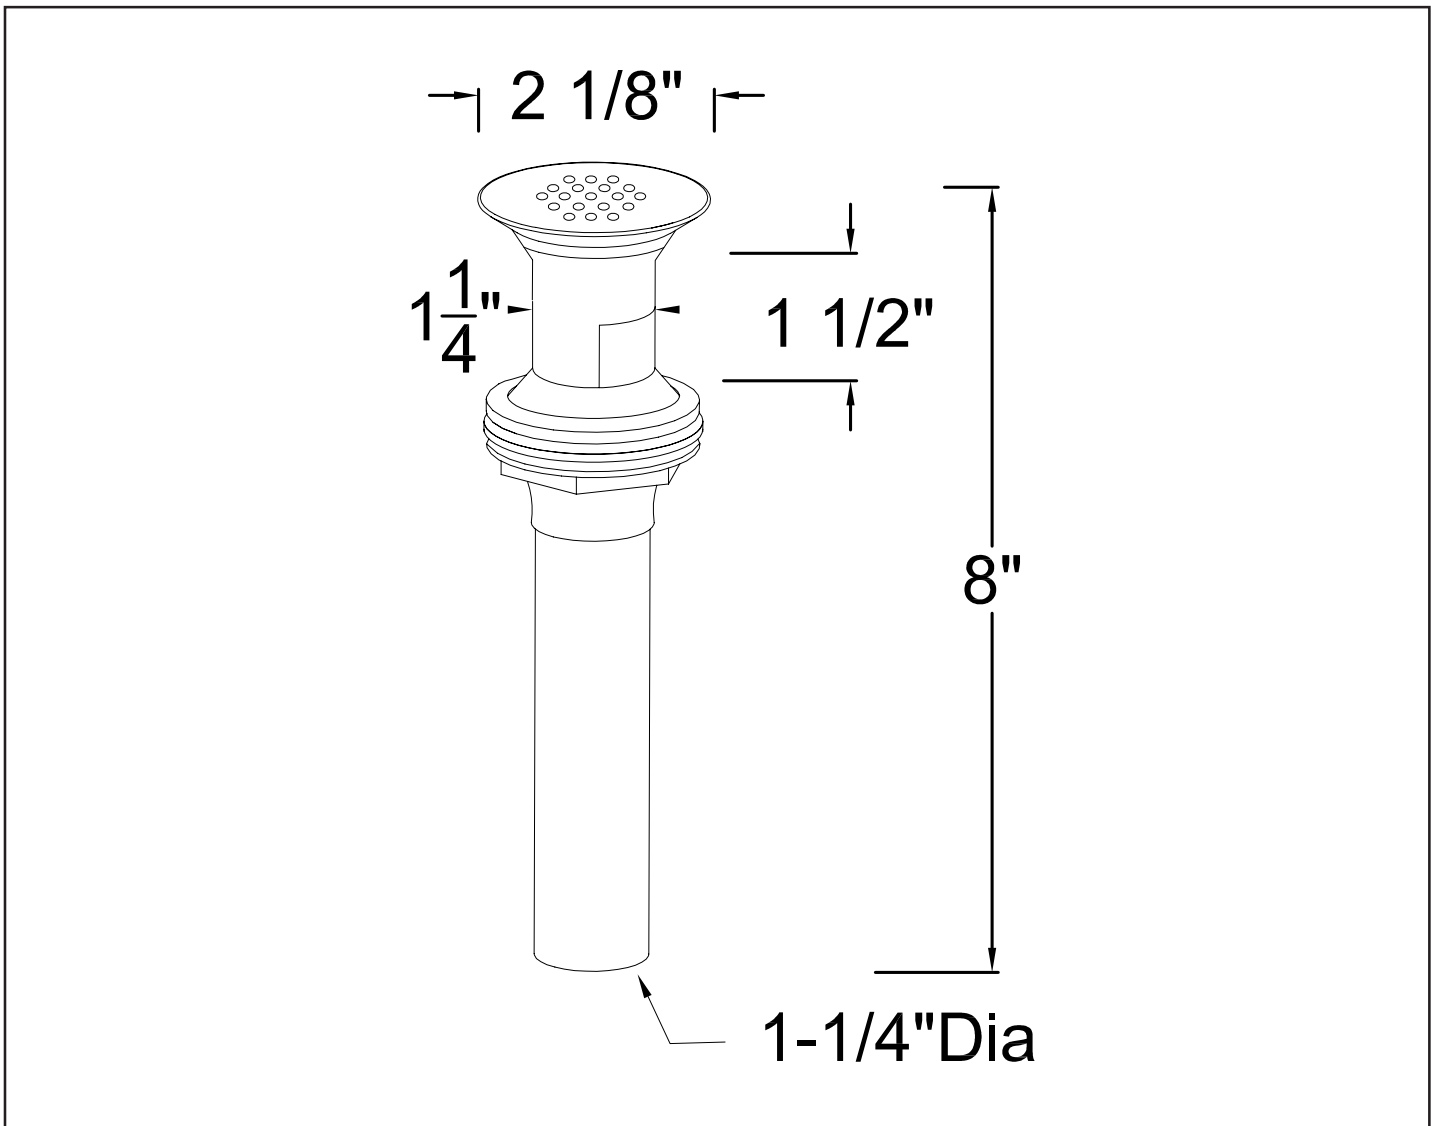

D 411-2 LAVATORY DRAIN

D411-2 Grid Strainer Style.drain With 19 Holes. Fits 1-1/2" Opening. With Overflow Holes.

WESTBRASS

2429 E. Olympic Blvd. Los Angeles, CA 90021
Phone: 213-627-8441 Fax: 213-627-2844
www.westbrass.com info@westbrass.com