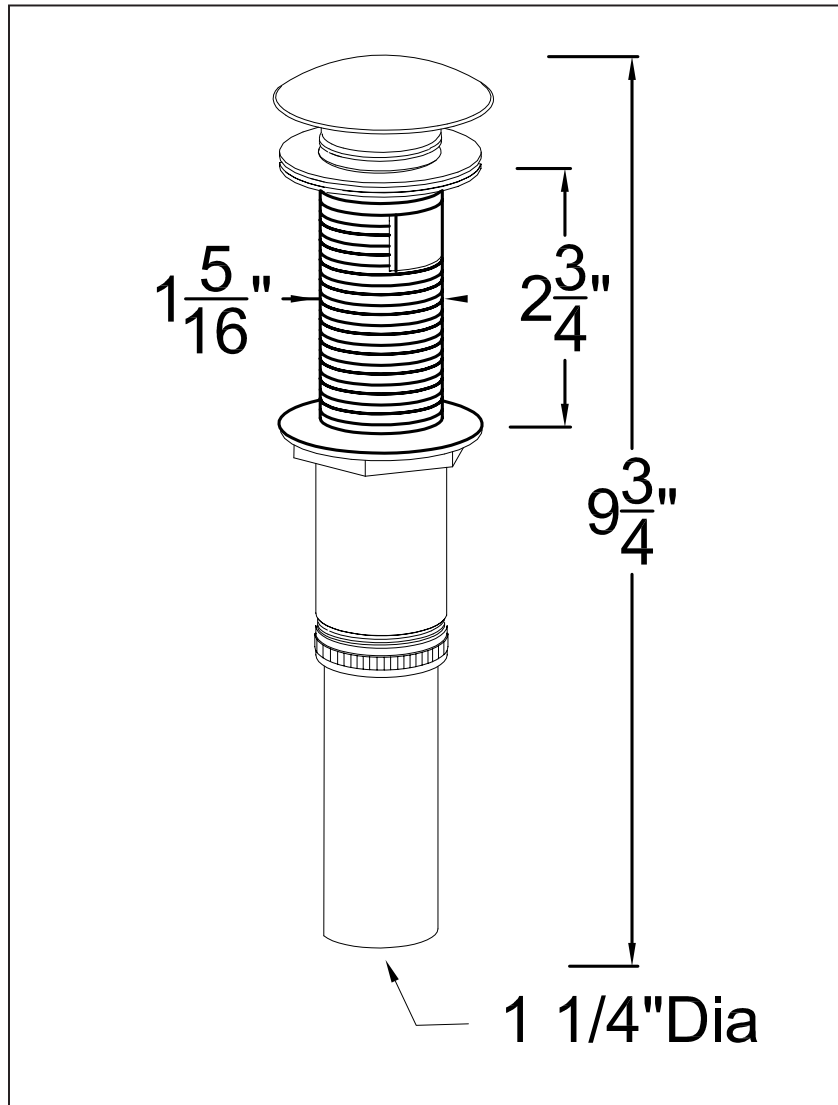

# D 410A, D410A-1 LAVATORY DRAIN

EUROPEAN MUSHROOM DRAIN.

D410A FITS 1-5/8" OPENING. WITHOUT OVERFLOW HOLES  
PUSH IN STOPPER TO SEAL WATER  
DECORATIVE COVER FOR ABOVE COUNTER INSTALLATION

D410A-1 FITS 1-1/2" OPENING. NO OVERFLOW HOLES  
PUSH IN STOPPER TO SEAL WATER